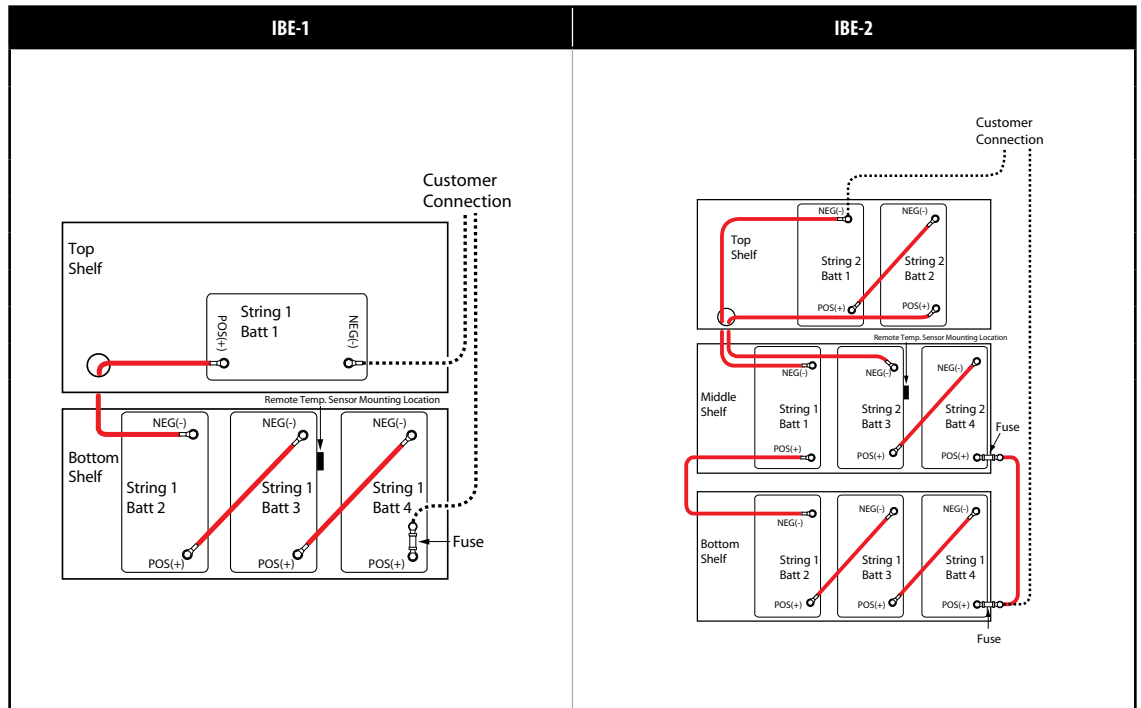

Models:	IBE-1	IBE-2
Dimensions H x W x D (in/mm)	33.5 x 26 x 15 / 851 x 660 x 381	48 x 26 x 15 / 1219 x 660 x 381
Weight w/out Batteries (lb/kg)	61 / 26	75 / 34
Material	Exterior powdercoated aluminum	Exterior powdercoated aluminum
Vent Screen	Mesh fabric with .005 x .005 (.12 x .12mm) opening size to minimize snow, water and dust ingress	
Door and Lid Seal	Poron gasketing	Poron gasketing
Color	Gray (custom colors available)	Gray (custom colors available)
Lid	Removable	Removable
Door	Removable/lockable	Removable/lockable
Part Number	IBE-1-48-001	IBE-2-48-001

Battery Wiring Diagram: